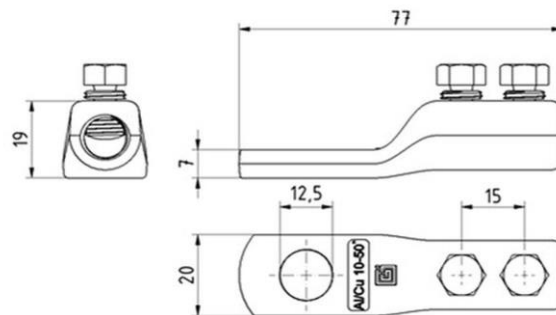

## Ouneva Oy

Teollisuustie 21  
FI-82730 Tuupovaara  
Finland

[www.ounevagroup.fi](http://www.ounevagroup.fi)
[www.ounevaproducts.fi](http://www.ounevaproducts.fi)

**Product data**

Product code	<b>VB05-0001</b>	STK-code	<b>5201174</b>	EAN-code	<b>6410052011741</b>
Product name	Shear bolt cable lug ROLA 10-50			ETIM class	<b>EC001054</b>
Wires	Al/Cu 10-50 mm <sup>2</sup>				

**Technical data**

		-	
		-	
Nominal voltage (IEC)		<b>1000</b>	V
		-	
		-	
		-	
Number of poles		<b>1</b>	pcs
Max. Cross section		<b>50</b>	mm <sup>2</sup>
Tightening torque			
	10-50 mm <sup>2</sup>	<b>7-10</b>	Nm
		-	
		-	
		-	
		-	
		-	
Weight		<b>49</b>	g
		-	

Standards	<b>EN IEC 61238-1-1:2019</b>
Color / Material	<b>Tin plated aluminium</b>
Mounting / Connection	<b>Shear head screws M10x1 (2 pcs)</b>

**Description**

Shear bolt cable lugs are suitable for aluminium and copper conductors. Solid, stranded, sector shaped and circular conductors are allowed. The installation can be performed with shear head screws and torque tools are not needed. ROLA connectors are delivered with a conical washer and two flat pressure washers.

**Drawing**

**Package**

Package	<b>Bag</b>	Pcs / Package	<b>3</b>	Weight [kg]	<b>0,15</b>
Length [mm]	<b>77</b>	Width [mm]	<b>60</b>	Height [mm]	<b>28</b>

**Ouneva Oy**

Teollisuustie 21  
 FI-82730 Tuupovaara  
 Finland